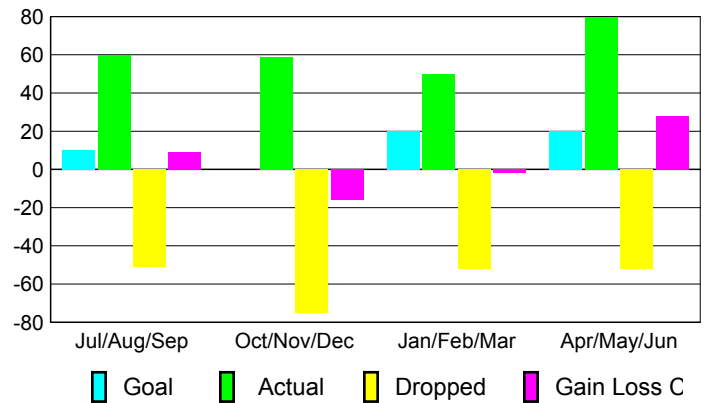

Membership Results 2008-2009

Goal, New, Dropped, Gain/Loss

Comparison of Membership Gain/Loss

Current Year Compared to the Previous Year