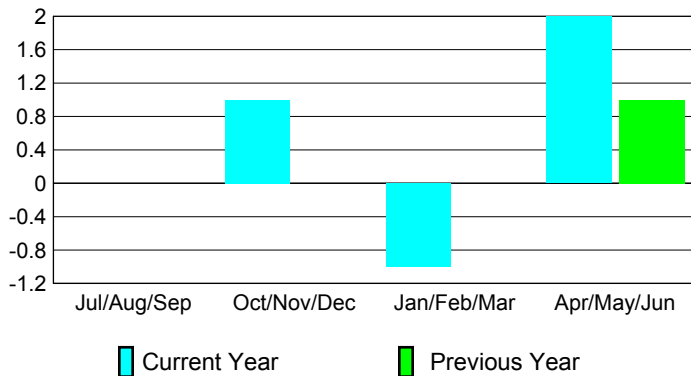

2008-2009 GMT Quarterly Report for District (or Undistricted) District 201W2

GMT: Anthony 'Tony' J Benbow

Location: AUSTRALIA

GMT CA: 7

CLUBS

Club Results 2008-2009

Clubs 2007-2008

Month	New Club Goal	Actual New Clubs	Actual Dropped Clubs	Gain/Loss of Clubs	Gain/Loss of Clubs
Jul/Aug/Sep	0	0	0	0	0
Oct/Nov/Dec	0	1	0	1	0
Jan/Feb/Mar	1	-1	0	-1	0
Apr/May/June	1	2	0	2	1
Totals	2	2	0	2	1

Club Results 2008-2009

Goal, New, Dropped, Gain/Loss

Comparison of Club Gain/Loss

Current Year Compared to the Previous Year

YTD Status Quo Clubs 2008-2009

Status Quo Clubs Compared to Status Quo Members

MEMBERSHIP

Membership Results 2008-2009

Membership 2007-2008

Month	Net Memb Goal	Actual New Memb	Actual Dropped Memb	Gain/Loss of Memb	Gain/Loss of Memb
Jul/Aug/Sep	10	60	-51	9	15
Oct/Nov/Dec	0	59	-75	-16	2
Jan/Feb/Mar	20	50	-52	-2	-13
Apr/May/June	20	80	-52	28	44
Totals	50	249	-230	19	48

Membership Results 2008-2009

Goal, New, Dropped, Gain/Loss

Comparison of Membership Gain/Loss

Current Year Compared to the Previous Year

Gender Comparison 2008-2009

Jul/Aug/Sep

Oct/Nov/Dec

Jan/Feb/Mar

Apr/May/June

Male

Female