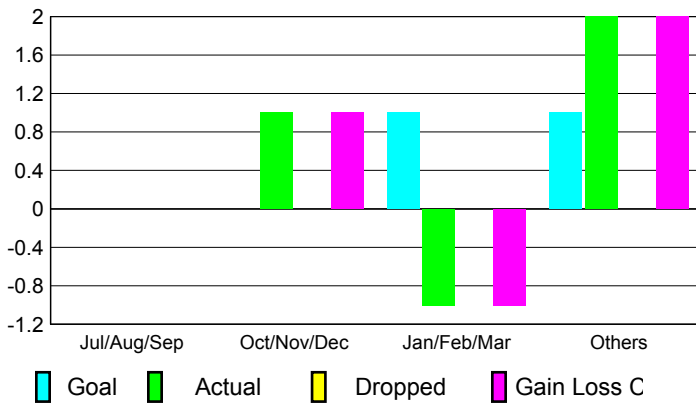

2008-2009 GMT Quarterly Report for District (or Undistricted) District 201W2

GMT: Anthony 'Tony' J Benbow

Location: AUSTRALIA

GMT CA: 7

CLUBS

Club Results 2008-2009

Clubs 2007-2008

Month	New Club Goal	Actual New Clubs	Actual Dropped Clubs	Gain/Loss of Clubs	Gain/Loss of Clubs
Jul/Aug/Sep	0	0	0	0	0
Oct/Nov/Dec	0	1	0	1	0
Jan/Feb/Mar	1	-1	0	-1	0
Apr/May/June	1	2	0	2	1
Totals	2	2	0	2	1

Club Results 2008-2009

Goal, New, Dropped, Gain/Loss

Comparison of Club Gain/Loss

Current Year Compared to the Previous Year