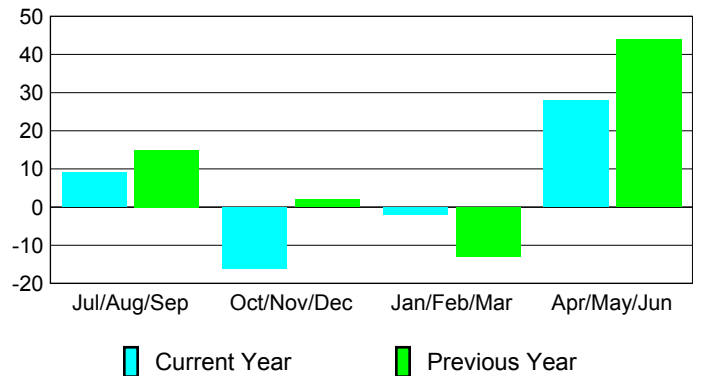

Gender Comparison 2008-2009

Jul/Aug/Sep

Oct/Nov/Dec

Jan/Feb/Mar

Apr/May/June

Male

Female